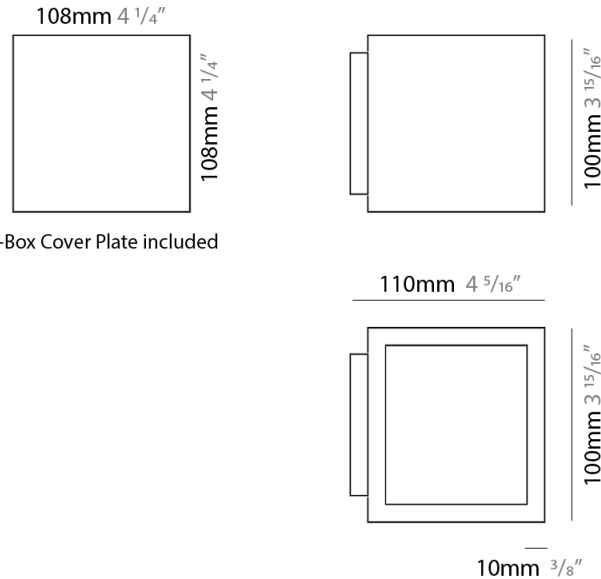

PROJECT	_____
TYPE	_____
SPECIFIER	_____
QUANTITY	_____
DATE	_____

CUBO SURFACE

D43005- _____ - _____
base number   Color   Finish
                         Temperature   Options

1. To build a product code in our configurator select the specify button on the base model # product page
2. To build a manual product code on this datasheet choose from the options listed below in blue font and add the suffix to the base model #

GENERAL

Series: Cubo
Brand: Icone
Division: Design
Mounting Type: Surface
Mounting Location: Wall
Subcategory: Ambient

PHYSICAL

Shape: Square
Length (mm): 110
Length (in): 4 ⁵/₁₆
Width (mm): 100
Width (in): 3 ¹⁵/₁₆
Height (mm): 100
Height (in): 3 ¹⁵/₁₆
Light Distribution: Indirect
Fixture Finish: WHI / TWH / TSL / CGL / BGL
Fixture Material: Extruded Aluminum

ELECTRICAL

Lamp Type: LED
Total Output Wattage (W): 10
Dimming: Electronic Low Voltage Dimming
Input Voltage (V): 120Vac Direct Line

LED

Color Temperature (°K): 3000
Nominal Lumen (lm): 700
CRI: >90 CRI
Lamp Life (hrs): 50000

OPTICAL

RATINGS AND CERTIFICATIONS

Certified By: Certified for North American Standards
IP rating: IP20