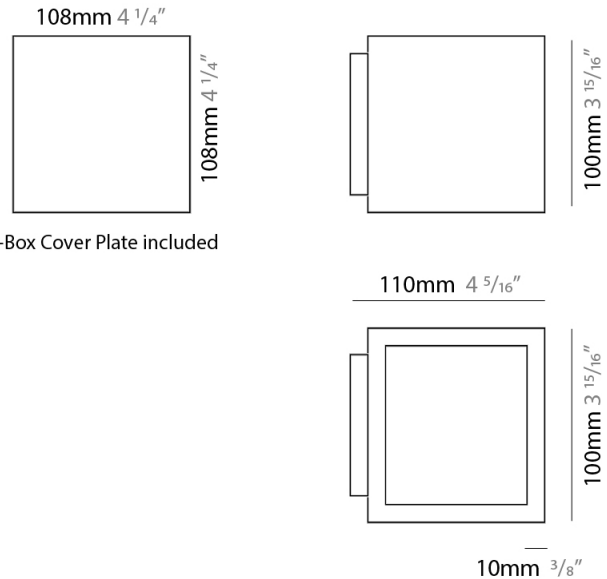

CUBO SURFACE

D43004- -

base number
Color   Finish
Temperature   Options

PROJECT
TYPE
SPECIFIER
QUANTITY
DATE

1. To build a product code in our configurator select the specify button on the base model # product page
2. To build a manual product code on this datasheet choose from the options listed below in blue font and add the suffix to the base model #

GENERAL

Series: Cubo
Brand: Icone
Division: Design
Mounting Type: Surface
Mounting Location: Wall / Ceiling
Subcategory: Wall Effect

PHYSICAL

Shape: Square
Length (mm): 110
Length (in): 4 ⁵/₁₆
Width (mm): 100
Width (in): 3 ¹⁵/₁₆
Height (mm): 100
Height (in): 3 ¹⁵/₁₆
Light Distribution: Indirect
Fixture Finish: WHI / TWH / TSL / CGL / BGL
Fixture Material: Extruded Aluminum

ELECTRICAL

Lamp Type: LED
Total Output Wattage (W): 4.5
Dimming: Electronic Low Voltage Dimming
Input Voltage (V): 120Vac Direct Line

LED

Color Temperature (°K): 3000
Nominal Lumen (lm): 350
CRI: >90 CRI
Lamp Life (hrs): 50000

OPTICAL

RATINGS AND CERTIFICATIONS

Certified By: Certified for North American Standards
IP rating: IP20