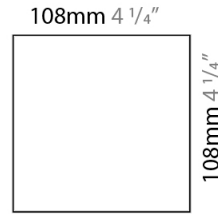

GENERAL

Series: Cubo
 Brand: Icone
 Division: Design
 Mounting Type: Surface
 Mounting Location: Wall / Ceiling
 Subcategory: Wall Effect

PHYSICAL

Shape: Square
 Length (mm): 110
 Length (in): 4 ⁵/₁₆
 Width (mm): 100
 Width (in): 3 ¹⁵/₁₆
 Height (mm): 100
 Height (in): 3 ¹⁵/₁₆
 Light Distribution: Indirect
 Fixture Finish: WHI / TWH / TSL / CGL / BGL
 Fixture Material: Extruded Aluminum

GENERAL

Series: Cubo
 Brand: Icone
 Division: Design
 Mounting Type: Surface
 Mounting Location: Wall
 Subcategory: Ambient

PHYSICAL

Shape: Square
 Length (mm): 110
 Length (in): 4 ⁵/₁₆
 Width (mm): 100
 Width (in): 3 ¹⁵/₁₆
 Height (mm): 110
 Height (in): 4 ⁵/₁₆
 Light Distribution: Direct / Indirect
 Fixture Finish: WHI / TWH / TSL / CGL / BGL
 Fixture Material: Extruded Aluminum

OPTICAL

RATINGS AND CERTIFICATIONS

Certified By: Certified for North American Standards
 IP rating: IP20

J-Box Cover Plate included

110mm 4 ⁵/₁₆"

10mm ³/₈"

CUBO SURFACE

D43007-