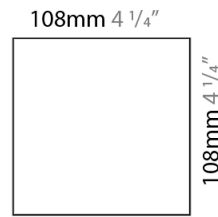

GENERAL

Series: Cubo
 Brand: Icone
 Division: Design
 Mounting Type: Surface
 Mounting Location: Wall / Ceiling
 Subcategory: Wall Effect

PHYSICAL

Shape: Square
 Length (mm): 110
 Length (in): 4 ⁵/₁₆
 Width (mm): 100
 Width (in): 3 ¹⁵/₁₆
 Height (mm): 100
 Height (in): 3 ¹⁵/₁₆
 Light Distribution: Indirect
 Fixture Finish: WHI / TWH / TSL / CGL / BGL
 Fixture Material: Extruded Aluminum

GENERAL

Series: Cubo
 Brand: Icone
 Division: Design
 Mounting Type: Surface
 Mounting Location: Wall
 Subcategory: Ambient

PHYSICAL

Shape: Square
 Length (mm): 110
 Length (in): 4 ⁵/₁₆
 Width (mm): 100
 Width (in): 3 ¹⁵/₁₆
 Height (mm): 100
 Height (in): 3 ¹⁵/₁₆
 Light Distribution: Indirect
 Fixture Finish: WHI / TWH / TSL / CGL / BGL
 Fixture Material: Extruded Aluminum

GENERAL

Series: Cubo
 Brand: Icone
 Division: Design
 Mounting Type: Surface
 Mounting Location: Wall
 Subcategory: Ambient

PHYSICAL

Shape: Square
 Length (mm): 110
 Length (in): 4 ⁵/₁₆
 Width (mm): 100
 Width (in): 3 ¹⁵/₁₆
 Height (mm): 110
 Height (in): 4 ⁵/₁₆
 Light Distribution: Direct / Indirect
 Fixture Finish: WHI / TWH / TSL / CGL / BGL
 Fixture Material: Extruded Aluminum

OPTICAL

RATINGS AND CERTIFICATIONS

Certified By: Certified for North American Standards
 IP rating: IP20

PROJECT
TYPE
SPECIFIER
QUANTITY
DATE

J-Box Cover Plate included

110mm 4 ⁵/₁₆"

10mm ³/₈"

CUBO SURFACE