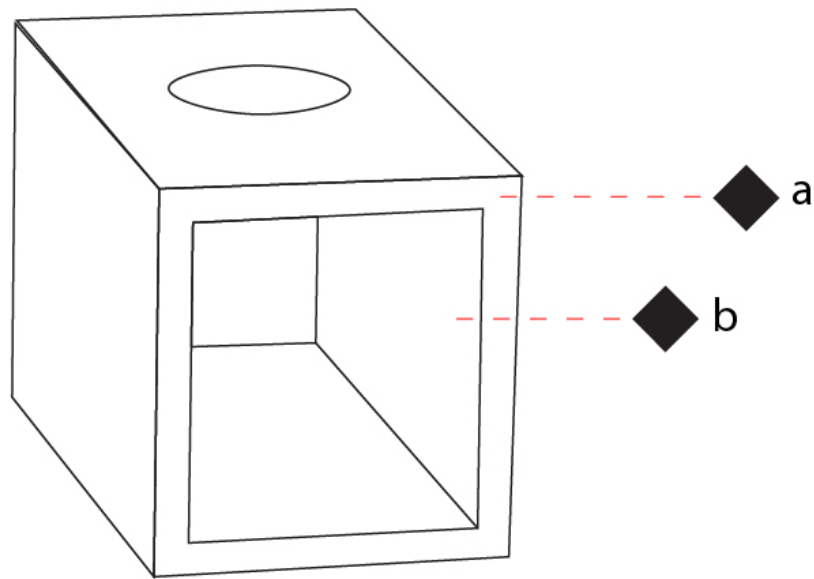

CUBO SURFACE

D43004-

PROJECT

TYPE

SPECIFIER

QUANTITY

DATE

D